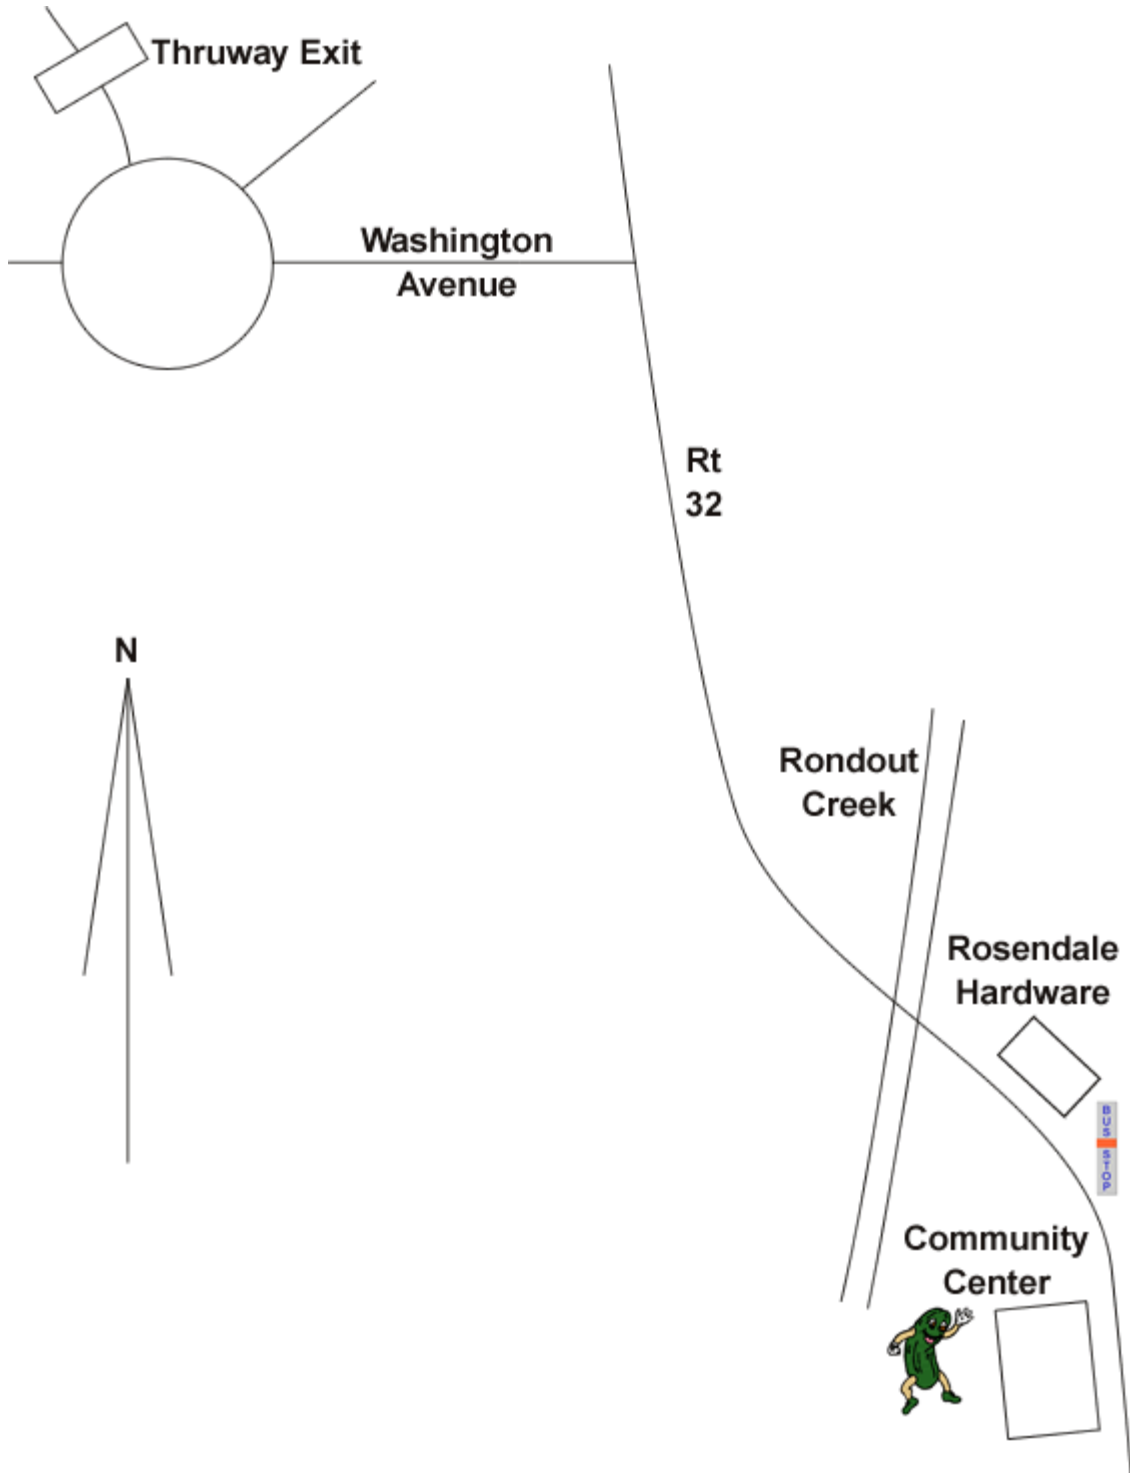

Directions to The International Pickle Festival

From the North - New York State Thruway South (87), Get off at Exit 19 in Kingston, Washington Ave. to RT. 32 South To Rosendale Recreation Center on the right. (Approximately 9 miles from Thruway)

From the South - New York State Thruway North (87), Get off at Exit 18 in New Paltz, Take 299 West to 32 North To The Rosendale Recreation Center on Left.